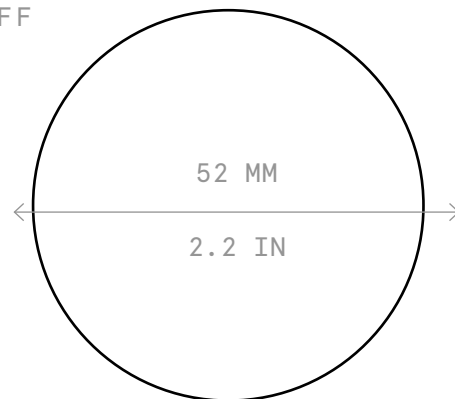

SANDRINE DE LAAGE

BRACELET SIZE CHART

HAND OPEN BANGLE

STAPLE

SMALL

MEDIUM

WRIST OVAL OPEN BANGLE

NOM DE PLUME, MADEMOISELLE

SMALL

MEDIUM

LARGE

ROUND CLOSE BANGLE

CLEOPATRA CUFF

SMALL

MEDIUM